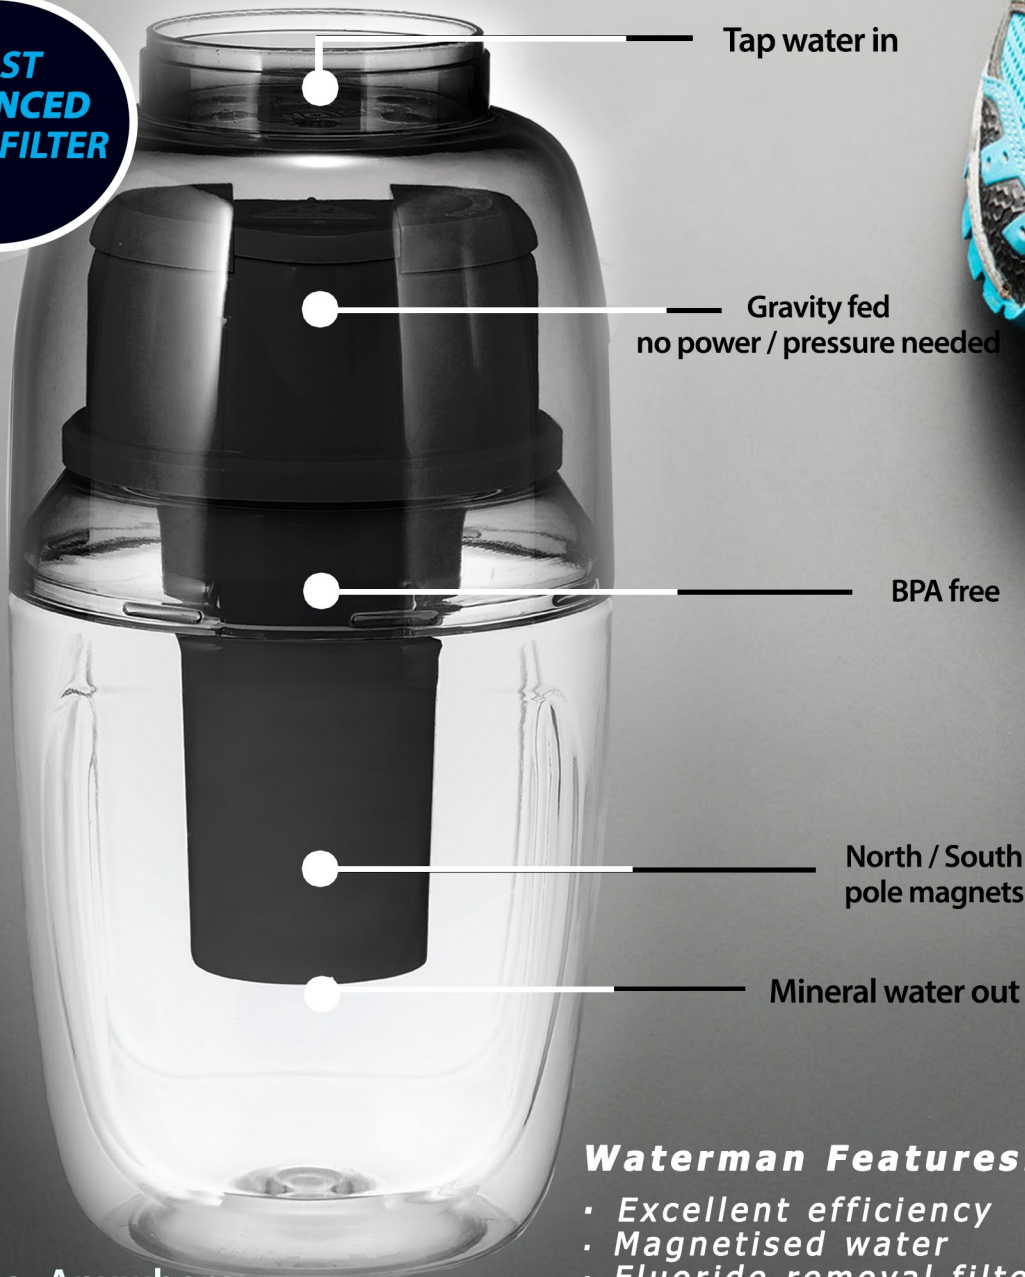

Waters WaterMan

“Drink **water** as nature intended”

**MOST
ADVANCED
WATER FILTER**

Tap water in

Gravity fed
no power / pressure needed

BPA free

North / South
pole magnets

Mineral water out

International Awards For Quality

THE COMBINATION OF THESE PATENTED TECHNOLOGIES TURNS ORDINARY TAP WATER INTO GREAT TASTING, FRESH & LIVE MINERAL WATER. AS NATURE INTENDED!

What is Magnetised Water?

Magnetising water restructures water molecules, creating smaller, denser, hexagonal structures enabling the water to easily penetrate into our cells, blood & tissues giving far superior hydration.

Magnetised Water

When water passes through a north and south polar field, clusters of water are distributed more closely, becoming a crystalline structure with a hexagonal shape that will be absorbed into the cells of a human body more rapidly.